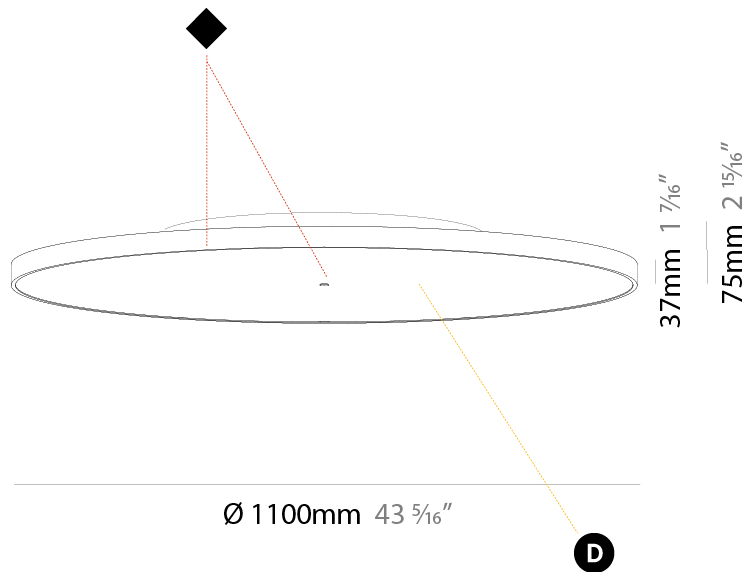

GENERAL

Series: Sign Diva
Subseries: Sign Diva
Brand: Prolicht
Division: Architectural
Mounting Type: Surface
Mounting Location: Ceiling
Subcategory: Ambient

PHYSICAL

Shape: Round
Diameter (mm): 1100
Diameter (in): 43 ⁵/₁₆"
Height (mm): 75
Height (in): 2 ¹⁵/₁₆"
Light Distribution: Direct
Weight (kg): 18.324
Weight (lbs): 40.397
Diffuser: PMMA - Opal/Micro-Prism/Sparkling Secret/Vintage Industrial with Shine Ring
Fixture Finish: SSR / BKV / CWI / CRY / HAB / LAG / UFT / ITA / RUA / RUR / MIC / FTG / MYG / TWT / LOD / PUS / FRO / FUP / KIA / POP / BLS / SPG / MEY / GOH / GUM / CHC / COM / ABZ / JAG / OBR / MOS / ROR
Fixture Material: Extruded Aluminum / Steel

ELECTRICAL

Lamp Type: LED (Zhaga Standard)
Input Wattage (W): 169.4
Total Output Wattage (W): 134
Dimming: Tri-Mode (Non-Dimming and Phase Dimming (120Vac only) and 0-10V Dimming)
Driver Included: Yes
Driver Location: Integrated
Driver Type: Constant Current - Universal
Driver Class: Class 2
Input Voltage (V): 120 - 277
Constant Current (MA): 600

LED

Color Temperature (°K): 3000 / 3500 / 4000
Max. Delivered Lumen (lm): 19520 / 19933 / 20340
CRI: >90 CRI
Lamp Life (hrs): 50000

OPTICAL

RATINGS AND CERTIFICATIONS

Certified By: Certified for North American Standards
IP rating: IP20