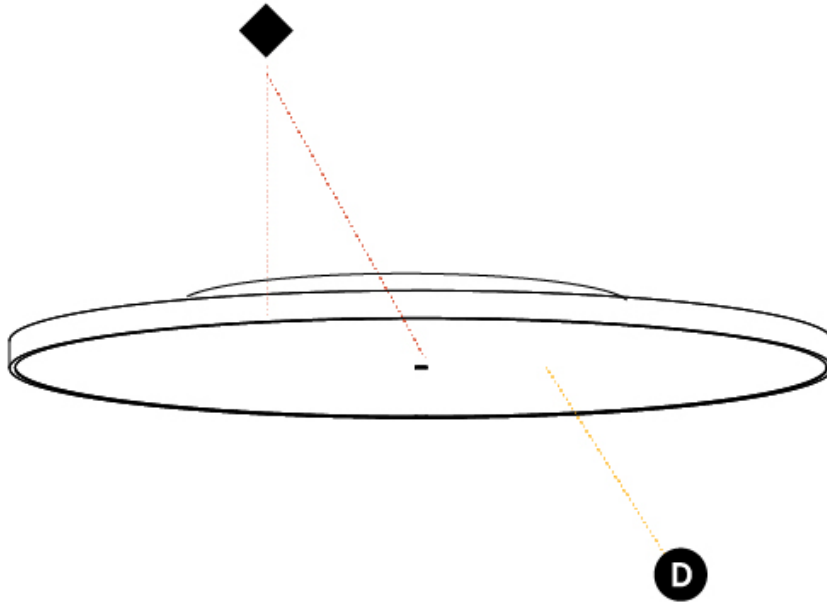

SIGN DIVA SURFACE

A3D094-

PROJECT

TYPE

SPECIFIER

QUANTITY

DATE

SIGN DIVA KORONA SURFACE