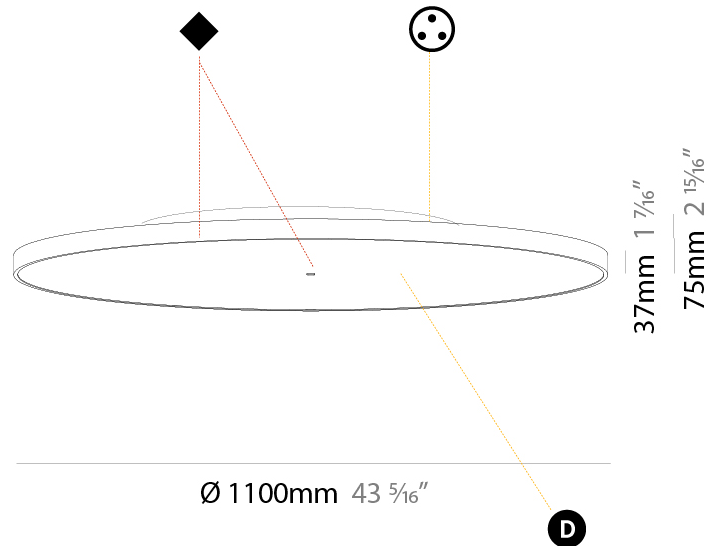

GENERAL

Series: Sign Diva
Subseries: Sign Diva
Brand: Prolicht
Division: Architectural
Mounting Type: Surface
Mounting Location: Ceiling
Subcategory: Ambient

PHYSICAL

Shape: Round
Diameter (mm): 1100
Diameter (in): 43 ⁵/₁₆
Height (mm): 75
Height (in): 2 ¹⁵/₁₆
Light Distribution: Direct / Indirect
Weight (kg): 18.39
Weight (lbs): 40.54
Diffuser: Direct - PMMA - Opal/Micro-Prism/Sparkling Secret/Vintage Industrial with Shine Ring / Indirect - White/Yellow/Orange/Red/Blue/Green
Fixture Finish: SSR / BKV / CWI / CRY / HAB / LAG / UFT / ITA / RUA / RUR / MIC / FTG / MYG / TWT / LOD / PUS / FRO / FUP / KIA / POP / BLS / SPG / MEY / GOH / GUM / CHC / COM / ABZ / JAG / OBR / MOS / ROR
Fixture Material: Extruded Aluminum / Steel

ELECTRICAL

Lamp Type: LED (Zhaga Standard)
Input Wattage (W): 169.4
Total Output Wattage (W): 134
Dimming: Tri-Mode (Non-Dimming and Phase Dimming (120Vac only) and 0-10V Dimming)
Driver Included: Yes
Driver Location: Integrated
Driver Type: Constant Current - Universal
Driver Class: Class 2
Input Voltage (V): 120 - 277
Constant Current (MA): 600

LED

Color Temperature (*K): 3000 / 3500 / 4000
Max. Delivered Lumen (lm): 19520 / 19933 / 20340
CRI: >90 CRI
Lamp Life (hrs): 50000

OPTICAL

RATINGS AND CERTIFICATIONS

Certified By: Certified for North American Standards
IP rating: IP20