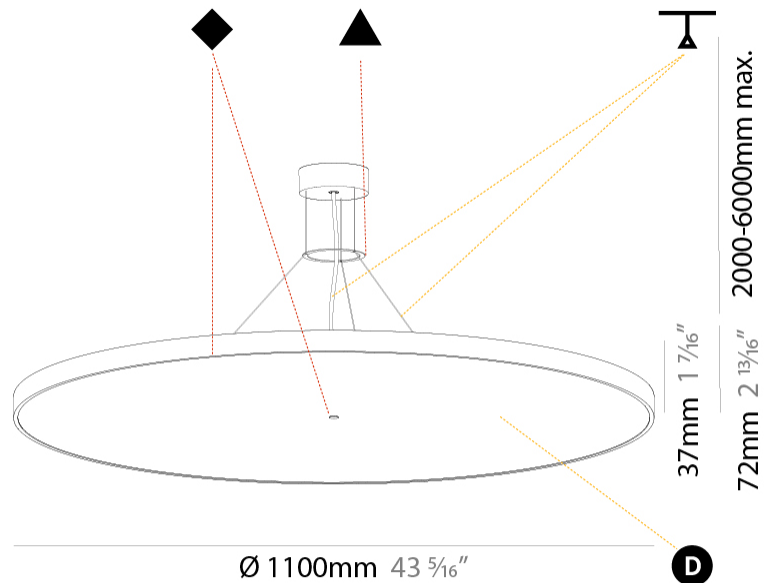

GENERAL

Series: Sign Diva
Subseries: Sign Diva
Brand: Prolicht
Division: Architectural
Mounting Type: Suspension
Mounting Location: Ceiling
Subcategory: Pendant

PHYSICAL

Shape: Round
Diameter (mm): 1100
Diameter (in): 43 ⁵/₁₆"
Height (mm): 86
Height (in): 3 ³/₈"
Light Distribution: Direct
Weight (kg): 19.475
Weight (lbs): 42.94
Diffuser: PMMA - Opal / Micro-Prism / Sparkling Secret / Vintage Industrial
Fixture Finish: SSR / BKV / CWI / CRY / HAB / LAG / UFT / ITA / RUA / RUR / MIC / FTG / MYG / TWT / LOD / PUS / FRO / FUP / KIA / POP / BLS / SPG / MEY / GOH / GUM / CHC / COM / ABZ / JAG / OBR / MOS / ROR
Fixture Material: Extruded Aluminum / Steel
Cable Details: 2,000mm/78 3/4" or 6,000mm/236 1/4" Transparent Cable

ELECTRICAL

Lamp Type: LED (Zhaga Standard)
Input Wattage (W): 169.4
Total Output Wattage (W): 134
Dimming: Tri-Mode (Non-Dimming and Phase Dimming (120Vac only) and 0-10V Dimming)
Driver Included: Yes
Driver Location: Integrated
Driver Type: Constant Current - Universal
Driver Class: Class 2
Input Voltage (V): 120 - 277
Constant Current (MA): 600

LED

Color Temperature (°K): 2700 / 3000 / 3500 / 4000
Max. Delivered Lumen (lm): 16140 / 19520 / 19933 / 20340
CRI: >90 CRI
Lamp Life (hrs): 50000

OPTICAL

RATINGS AND CERTIFICATIONS

Certified By: Certified for North American Standards
IP rating: IP20